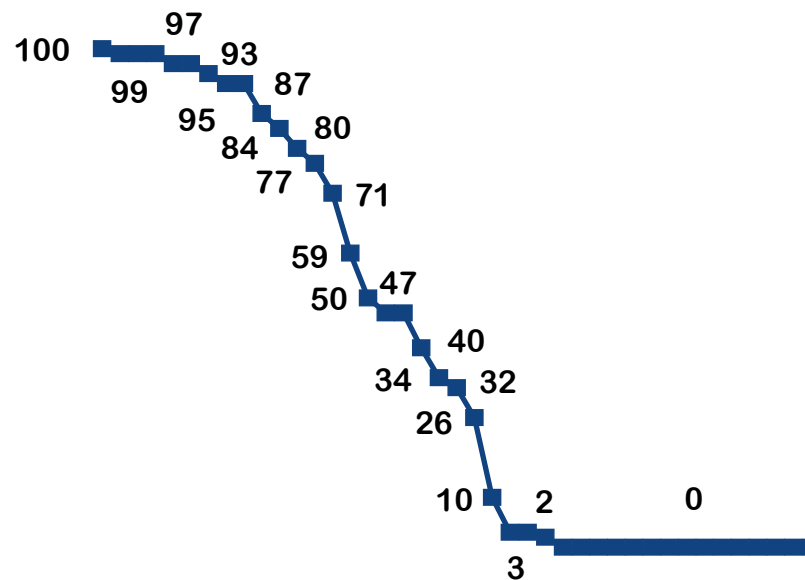

% Calculada pelo número de UH's

Comparativo entre as semanas - Geral / Categoria (%)

(Apenas hotéis fechados)

Upscale

Resort

Redes e Resorts participantes

Accor Hotels	Hotelaria Brasil	Sheraton São Paulo WTC Hotel
Amarante Hospitalidade	Hplus Hotelaria	Slaviero Hotéis
Aram Hotéis	Hyatt Hotels	Tivoli Hotels & Resorts
Arraial d'Ajuda Eco Resort	Iberostar	Transamérica Hospitality Group
Atlântica Hotels	Infinity Blue Resort & Spa	Travell Inn Hotels
Aviva Hotéis	Intercity Hotels	Vale Suíço Resort
B&B Hotels Brazil	InterContinental Hotels Group	Wyndham Hotels and Resorts
Beach Park	Itá Thermas Resort e Spa	
Blue Tree Hotels	Jatiúca Hotel e Resort	
Bourbon Hotéis & Resorts	La Torre Resort All Inclusive	
Bristol Hotéis & Resorts	Louvre Hotels Group	
Cana Brava Resort	Mabu Hotéis & Resorts	
Casa Grande Hotel Resort & Spa	Malai Manso Resort late Golf Convention & Spa	
Catussaba Hotéis e Resorts	Mavsa Resort Convention & Spa	
Club Méditerranée	Monreale Hotels	
Costão do Santinho Resort, Golf & Spa	Nannai Resort & Spa	
Dom Pedro Hotels	Nobile Hotéis	
Estanplaza Hotels	Ocean Palace Beach Resort & Bungalows	
Falcon Hotéis	Palladium Hotel Group	
GJP Hotels & Resorts	Pestana Hotel Group	
Grande Hotel Senac	Plaza Hotéis	
Grupo Armação	Pontes Hotéis	
Grupo Campo Bahia	Porto Seguro Praia Resort	
Grupo Serhs	Recanto Cataratas Thermas Resort & Convention	
Grupo Taúa Hotéis	Royal Palm Hotels & Resorts	
Hotéis Deville	Santa Clara Eco Resort	
Hotéis Nacional Inn	Serrambi Resort	
Hotéis Othon		
Hotel Village Le Canton		