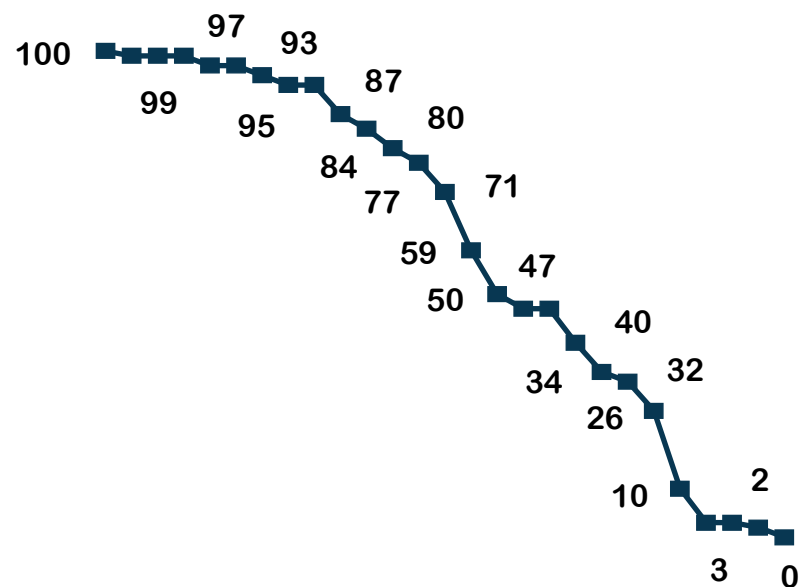

% Calculada pelo número de UH's

Comparativo entre as semanas - Geral / Categoria (%)

(Apenas hotéis fechados)

Upscale

Resort

Redes e Resorts participantes

Accor Hotels	Hotelaria Brasil	Sheraton São Paulo WTC Hotel
Amarante Hospitalidade	Hplus Hotelaria	Slaviero Hotéis
Aram Hotéis	Hyatt Hotels	Tivoli Hotels & Resorts
Arraial d'Ajuda Eco Resort	Iberostar	Transamérica Hospitality Group
Atlântica Hotels	Infinity Blue Resort & Spa	Travell Inn Hotels
Aviva Hotéis	Intercity Hotels	Vale Suíço Resort
B&B Hotels Brazil	InterContinental Hotels Group	Wyndham Hotels and Resorts
Beach Park	Itá Thermas Resort e Spa	
Blue Tree Hotels	Jatiúca Hotel e Resort	
Bourbon Hotéis & Resorts	La Torre Resort All Inclusive	
Bristol Hotéis & Resorts	Louvre Hotels Group	
Cana Brava Resort	Mabu Hotéis & Resorts	
Casa Grande Hotel Resort & Spa	Malai Manso Resort late Golf Convention & Spa	
Catussaba Hotéis e Resorts	Mavsa Resort Convention & Spa	
Club Méditerranée	Monreale Hotels	
Costão do Santinho Resort, Golf & Spa	Nannai Resort & Spa	
Dom Pedro Hotels	Nobile Hotéis	
Estanplaza Hotels	Ocean Palace Beach Resort & Bungalows	
Falcon Hotéis	Palladium Hotel Group	
GJP Hotels & Resorts	Pestana Hotel Group	
Grande Hotel Senac	Plaza Hotéis	
Grupo Armação	Pontes Hotéis	
Grupo Campo Bahia	Porto Seguro Praia Resort	
Grupo Serhs	Recanto Cataratas Thermas Resort & Convention	
Grupo Taúa Hotéis	Royal Palm Hotels & Resorts	
Hotéis Deville	Santa Clara Eco Resort	
Hotéis Nacional Inn	Serrambi Resort	
Hotéis Othon		
Hotel Village Le Canton		