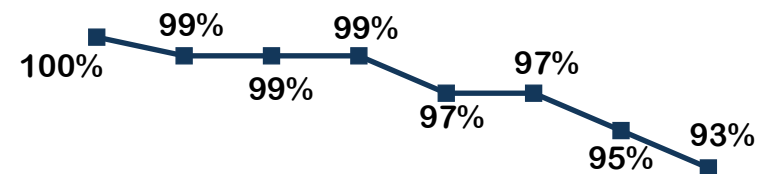

Econômico

Midscale

Upscale

Resort

% Calculada pelo número de UH's

Redes e Resorts participantes

Accor Hotels	Hotéis Othon	Santa Clara Eco Resort
Aguativa Golf Resort	Hotel Village Le Canton	Serrambi Resort
Amarante Hospitalidade	Hotelaria Brasil	Sheraton São Paulo WTC Hotel
Aram Hotéis	Hplus Hotelaria	Slaviero Hotéis
Arraial d'Ajuda Eco Resort	Hyatt Hotels	Tivoli Hotels & Resorts
Atlântica Hotels	Iberostar	Transamérica Hospitality Group
Aviva Hotéis	Infinity Blue Resort & Spa	Travell Inn Hotels
B&B Hotels Brazil	Intercity Hotels	Vale Suíço Resort
Beach Park	InterContinental Hotels Group	Wyndham Hotels and Resorts
Blue Tree Hotels	Itá Thermas Resort e Spa	
Bourbon Hotéis & Resorts	Jatiúca Hotel e Resort	
Bristol Hotéis & Resorts	La Torre Resort All Inclusive	
Búzios Beach Resort	Louvre Hotels Group	
Cana Brava Resort	Mabu Hotéis & Resorts	
Casa Grande Hotel Resort & Spa	Malai Manso Resort late Golf Convention & Spa	
Catussaba Hotéis e Resorts	Mavsa Resort Convention & Spa	
Club Méditerranée	Monreale Hotels	
Costão do Santinho Resort, Golf & Spa	Nannai Resort & Spa	
Dom Pedro Hotels	Nobile Hotéis	
Estanplaza Hotels	Ocean Palace Beach Resort & Bungalows	
Falcon Hotéis	Palladium Hotel Group	
GJP Hotels & Resorts	Pestana Hotel Group	
Grande Hotel Senac	Plaza Hotéis	
Grupo Armação	Pontes Hotéis	
Grupo Campo Bahia	Porto Seguro Praia Resort	
Grupo Serhs	Recanto Cataratas Thermas Resort & Convention	
Grupo Taúa Hotéis	Royal Palm Hotels & Resorts	
Hotéis Deville		
Hotéis Nacional Inn		

Realização:

Apoio
Institucional:

Mantenedores: